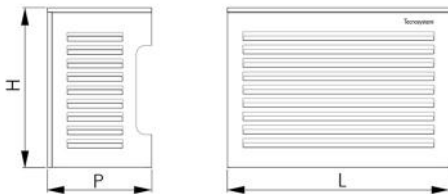

## TS-COVER

cage with flat roof, ivory

SCD500171 - SCD500172 - SCD500173  
SCD500174

### TECHNICAL SPECIFICATIONS:

- Galvanised sheet made with anti-intrusion weave
- External polyester painting RAL 9002
- Ready for transit of duct, tubing and wiring
- Ready for wall mounting
- Easy to assemble
- Back and bottom are available on request

### DIMENSIONS

CODE	L [mm]	H [mm]	P [mm]
SCD500171	900	700	500
SCD500172	1100	850	600
SCD500173	1150	1200	650
SCD500174	1200	1500	750